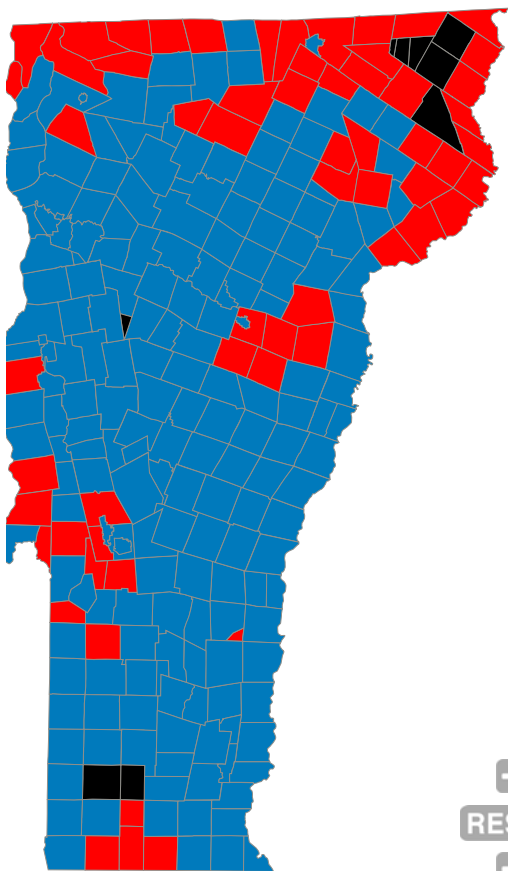

Last Updated: 11-19-2016 07:33

OFFICIAL RESULTS

Election: 11/08/2016 - GENERAL ELECTION

AM Data updates every 5 minutes. Refresh Click here to refresh

Click here to view/change elections

Menu

US PRESIDENT AND VICE PRESIDENT

FEDERAL

US PRESIDENT AND VICE PRESIDENT

CONTEST SUMMARY

CONTEST DETAILS

FEDERAL TOTALS

VOTE FOR COUNT: ONE

US PRESIDENT AND VICE PRESIDENT

DISTRICTS REPORTING: 275/275

Candidate	Party	Votes	Percent
✓ HILLARY CLINTON and TIM Kaine	DEMOCRATIC	178,573	55.72%
DONALD J. TRUMP and MICHAEL R. PENCE	REPUBLICAN	95,369	29.76%
GARY JOHNSON and WILLIAM F. WELD	LIBERTARIAN	10,078	3.14%
JILL STEIN and AJUMA BARAKA	GREEN	6,758	2.11%
ROCKY DE LA FUENTE and MICHAEL A. STEINBERG	INDEPENDENT	1,063	0.33%
GLORIA LARIVA and EUGENE PURYEAR	LIBERTY UNION	327	0.10%
✚ Total Write-ins		22,899	7.15%
Spoiled Votes		826	0.26%
Blank Votes		4,574	1.43%
* Incumbent ✓ Winner	Total votes cast	320,467	