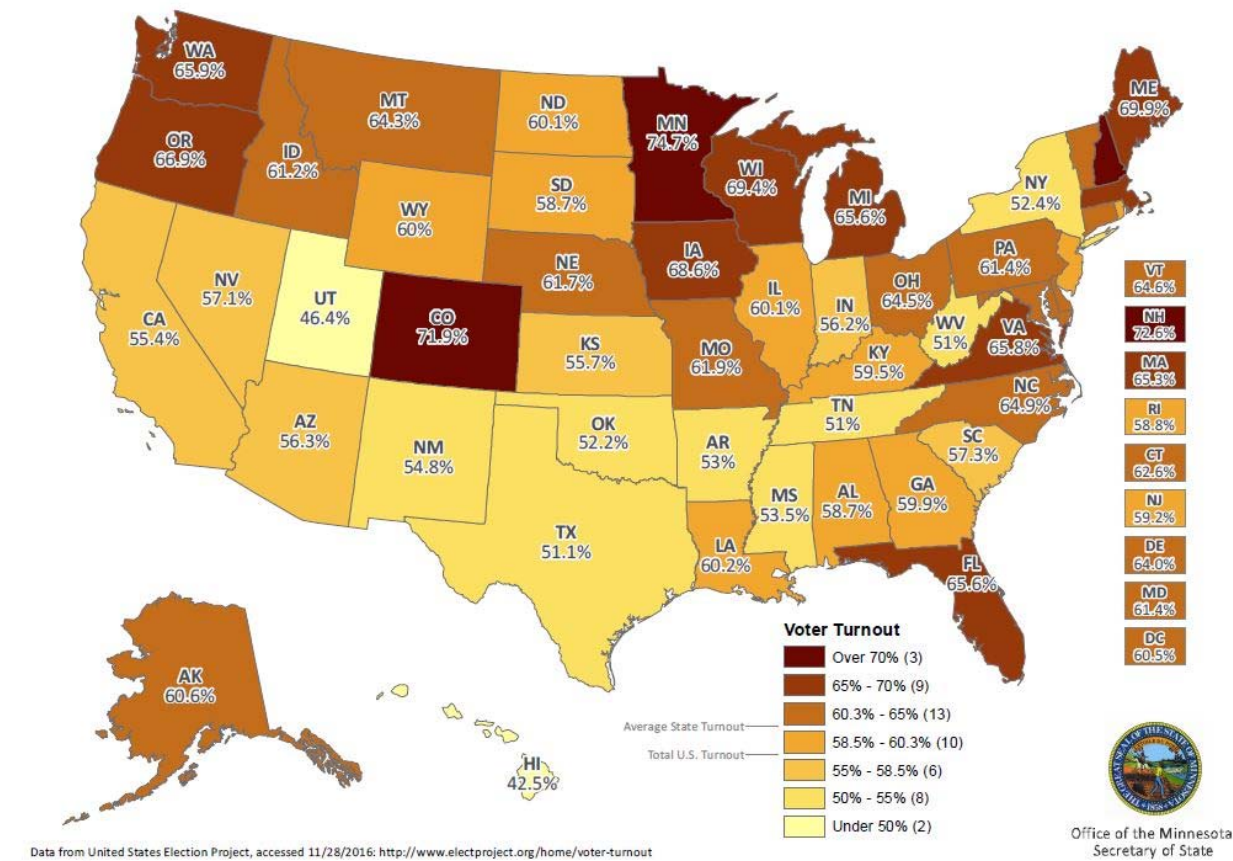

© 2016 Office of the Minnesota Secretary of State - [Terms & Conditions](#)