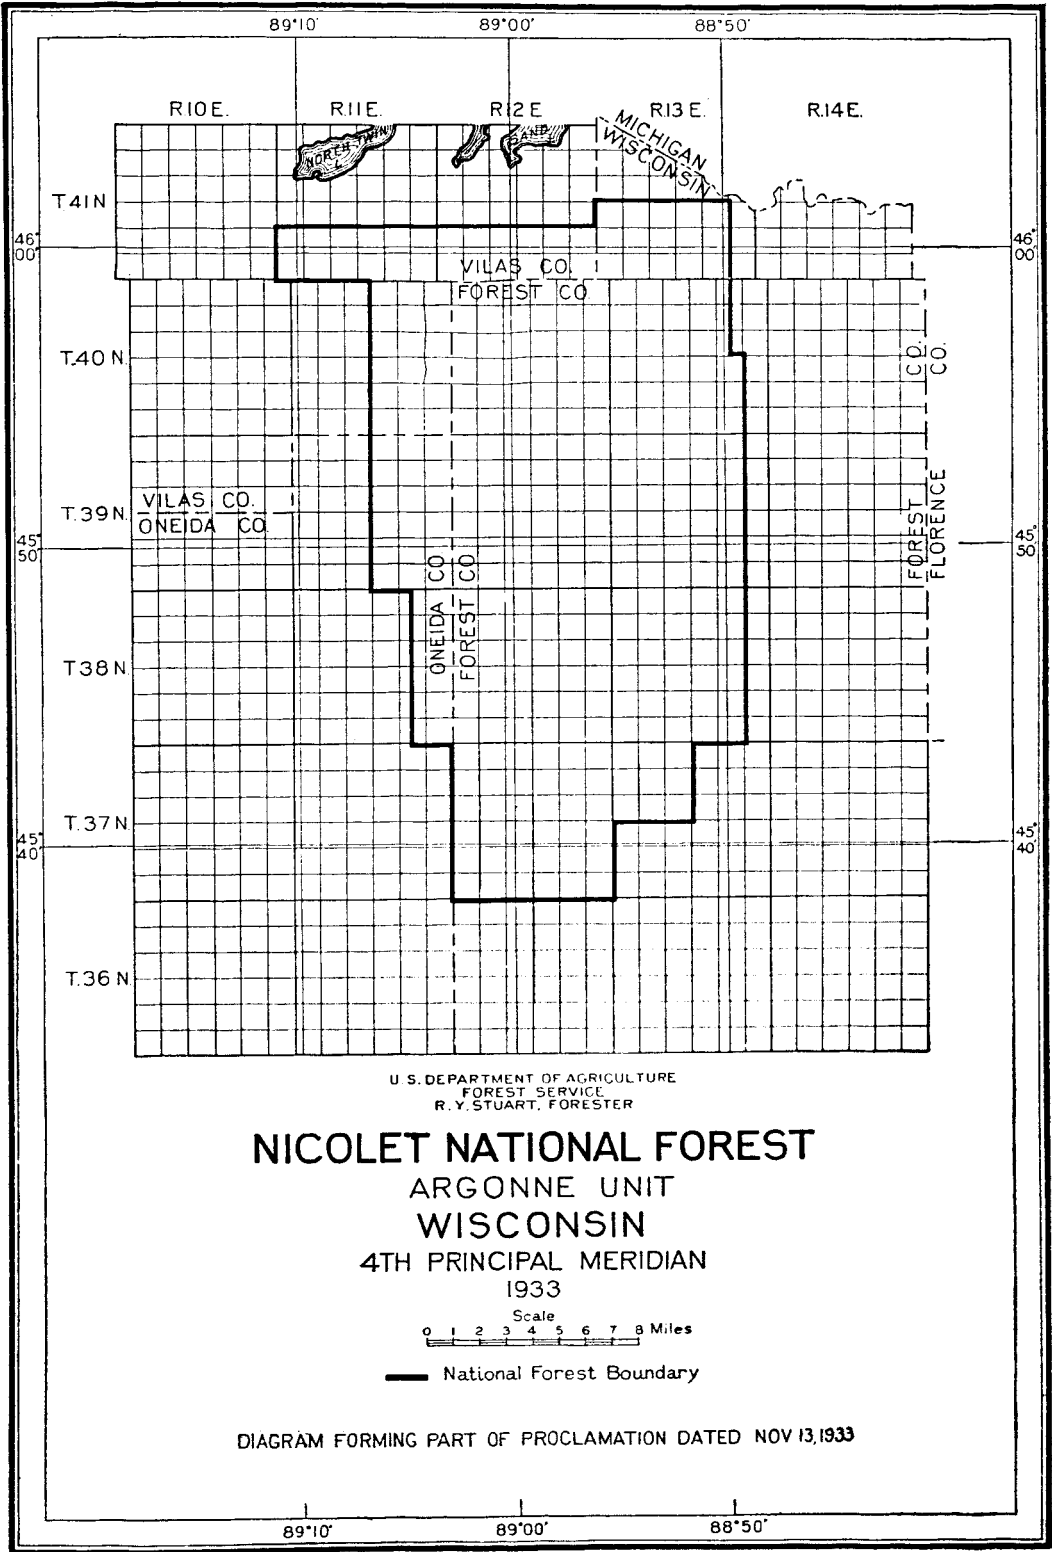

U. S. DEPARTMENT OF AGRICULTURE
 FOREST SERVICE
 R. Y. STUART, FORESTER

NICOLET NATIONAL FOREST
MONDEAUX UNIT
WISCONSIN
 4TH PRINCIPAL MERIDIAN
 1933

- National Forest Boundary
- Added to the Nicolet National Forest

DIAGRAM FORMING PART OF PROCLAMATION DATED NOV 13, 1933

90°40' 90°30' 90°20'

U. S. DEPARTMENT OF AGRICULTURE
 FOREST SERVICE
 R. Y. STUART, FORESTER

NICOLET NATIONAL FOREST
 ARGONNE UNIT
 WISCONSIN
 4TH PRINCIPAL MERIDIAN
 1933

— National Forest Boundary

DIAGRAM FORMING PART OF PROCLAMATION DATED NOV 13, 1933